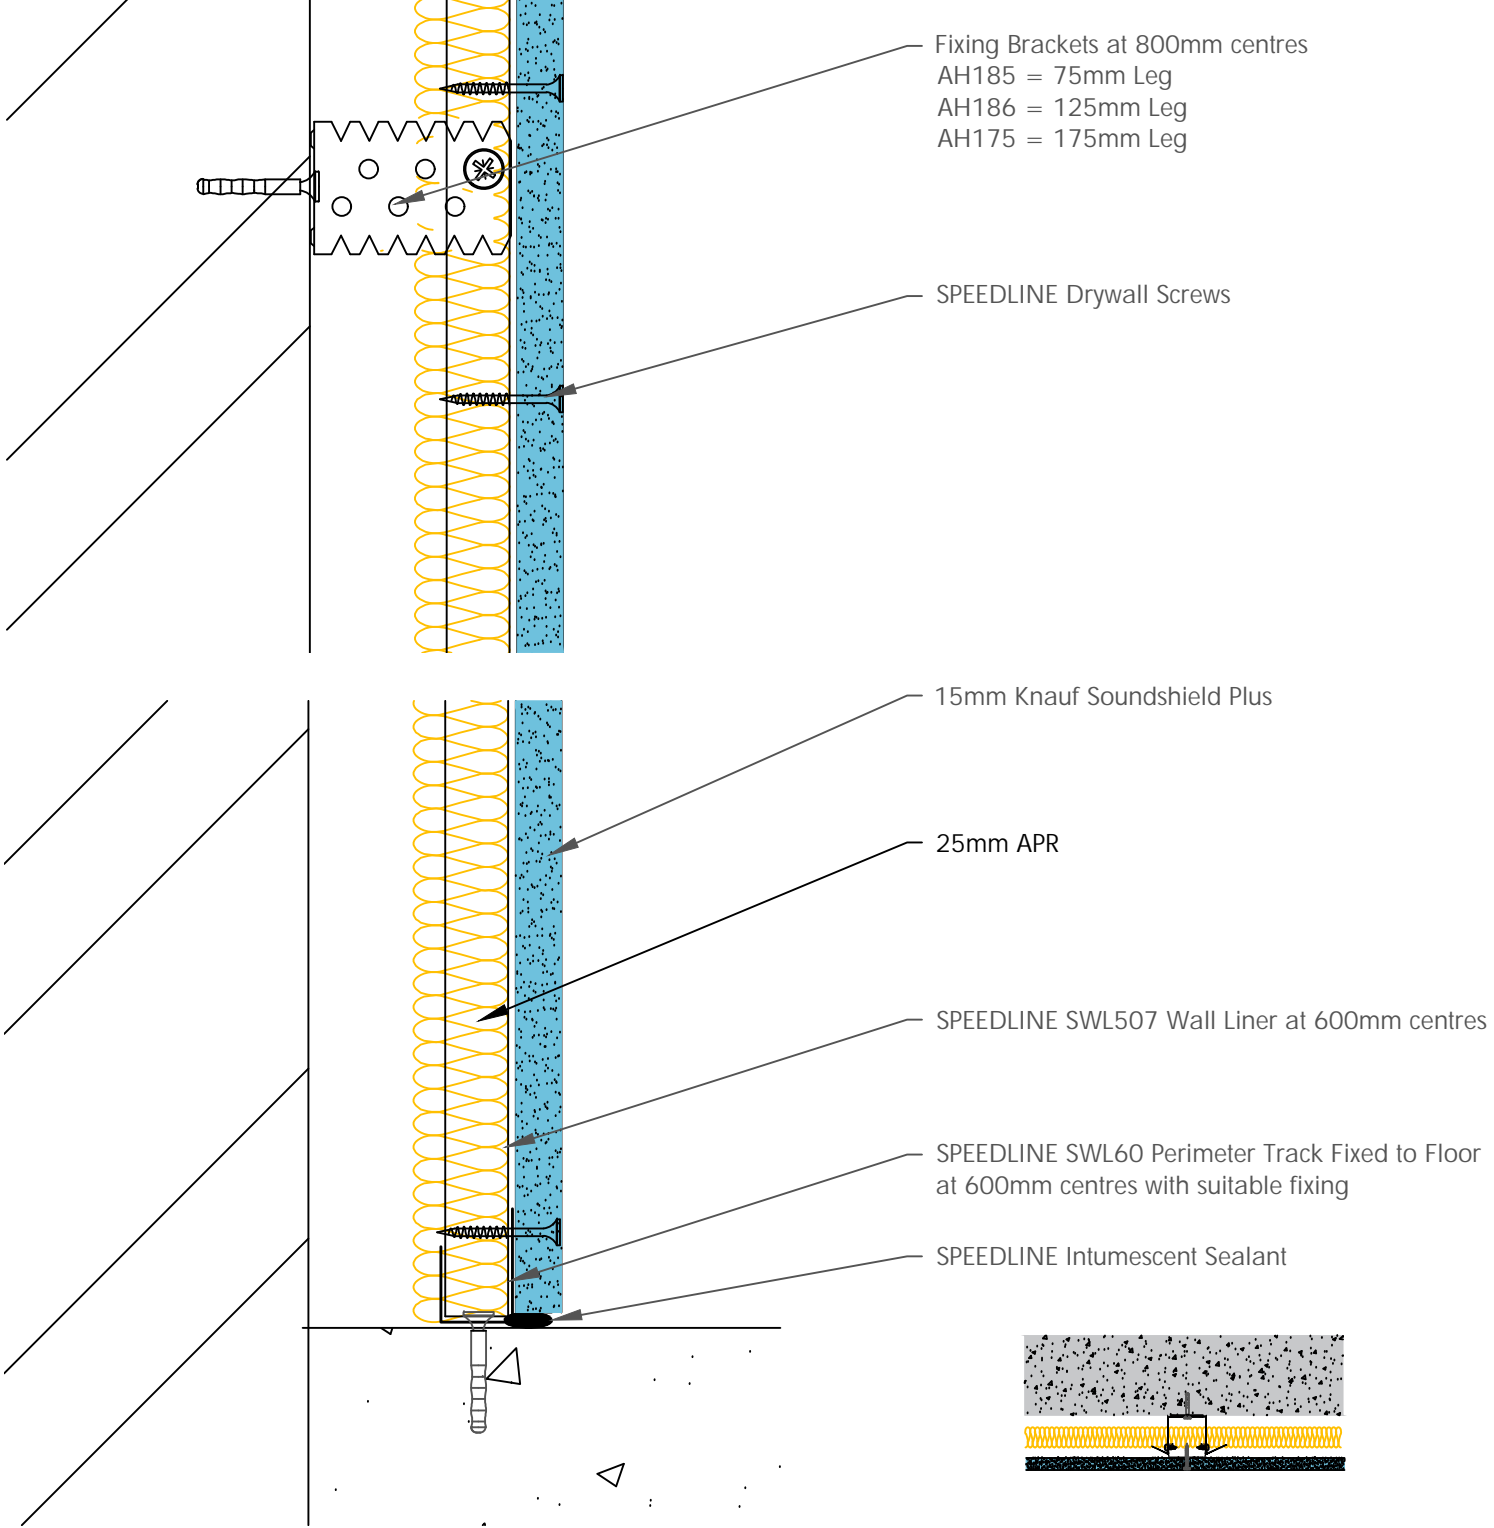

Board Thickness	Speedline Drywall Fixing Length
12.5mm & 15mm	25mm
12.5mm + 12.5mm	25mm + 38mm
12.5mm + 15mm	25mm + 42mm
15mm + 15mm	25mm + 42mm

CDR No: DATE: 22/10/19 Details to be read in conjunction with project specification guidelines

WALL LINING SYSTEM - WL507-K-54(25)

All performance data and system specifications are for systems constructed with materials & components as shown. The inclusion or substitution of any other manufacturers materials or components could invalidate test data and system performance and permission must be given in writing by SIG PLC.